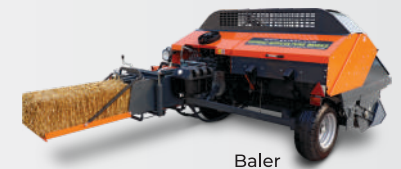

Model	GSR 56"	GSR 61"
HORSE POWER	45-above	55-above
BODY WIDTH	56"/142 cm	61"/155 cm
THRESHER BLADE	306	342
CUTTER WIDTH	7F, 8F	8F
FAN	2	2-3

-513 STRAW REAPER

- Our reaper is made through high technology plasma cutting blades from single plate.
- Automatic collect the leftover grain in the tank.
- nuts made from high tensile steel.
- capacity of cutting 1 acre in just 20 minutes.
- you can make fine straw from the left over residue.
- automatically pull out the small stones and pebbles
- adjustable basket as per convenience to make thin and thick straw

Other Product Range

Super Seeder

Macro vator

Paddy Chopper

Rotavator

Mud Loader

Lazer Land Leveller

Hydraulic Reversible Plough