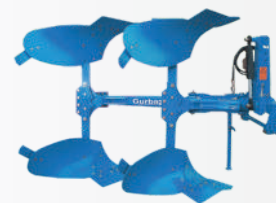

Model	GSR 56"	GSR 61"
HORSE POWER	45-above	55-above
BODY WIDTH	56"/142 cm	61"/155 cm
THRESHER BLADE	306	342
CUTTER WIDTH	7F, 8F	8F
FAN	2	2-3

-513 STRAW REAPER

- Our reaper is made through high technology plasma cutting blades from single plate.
- Automatic collect the leftover grain in the tank.
- nuts made from high tensile steel.
- capacity of cutting 1 acre in just 20 minutes.
- you can make fine straw from the left over residue.
- automatically pull out the small stones and pebbles
- adjustable basket as per convenience to make thin and thick straw

Other Product Range

Super Seeder

Macro vator

Paddy Chopper

Rotavator

Mud Loader

Lazer Land Leveller

Hydraulic Reversible Plough