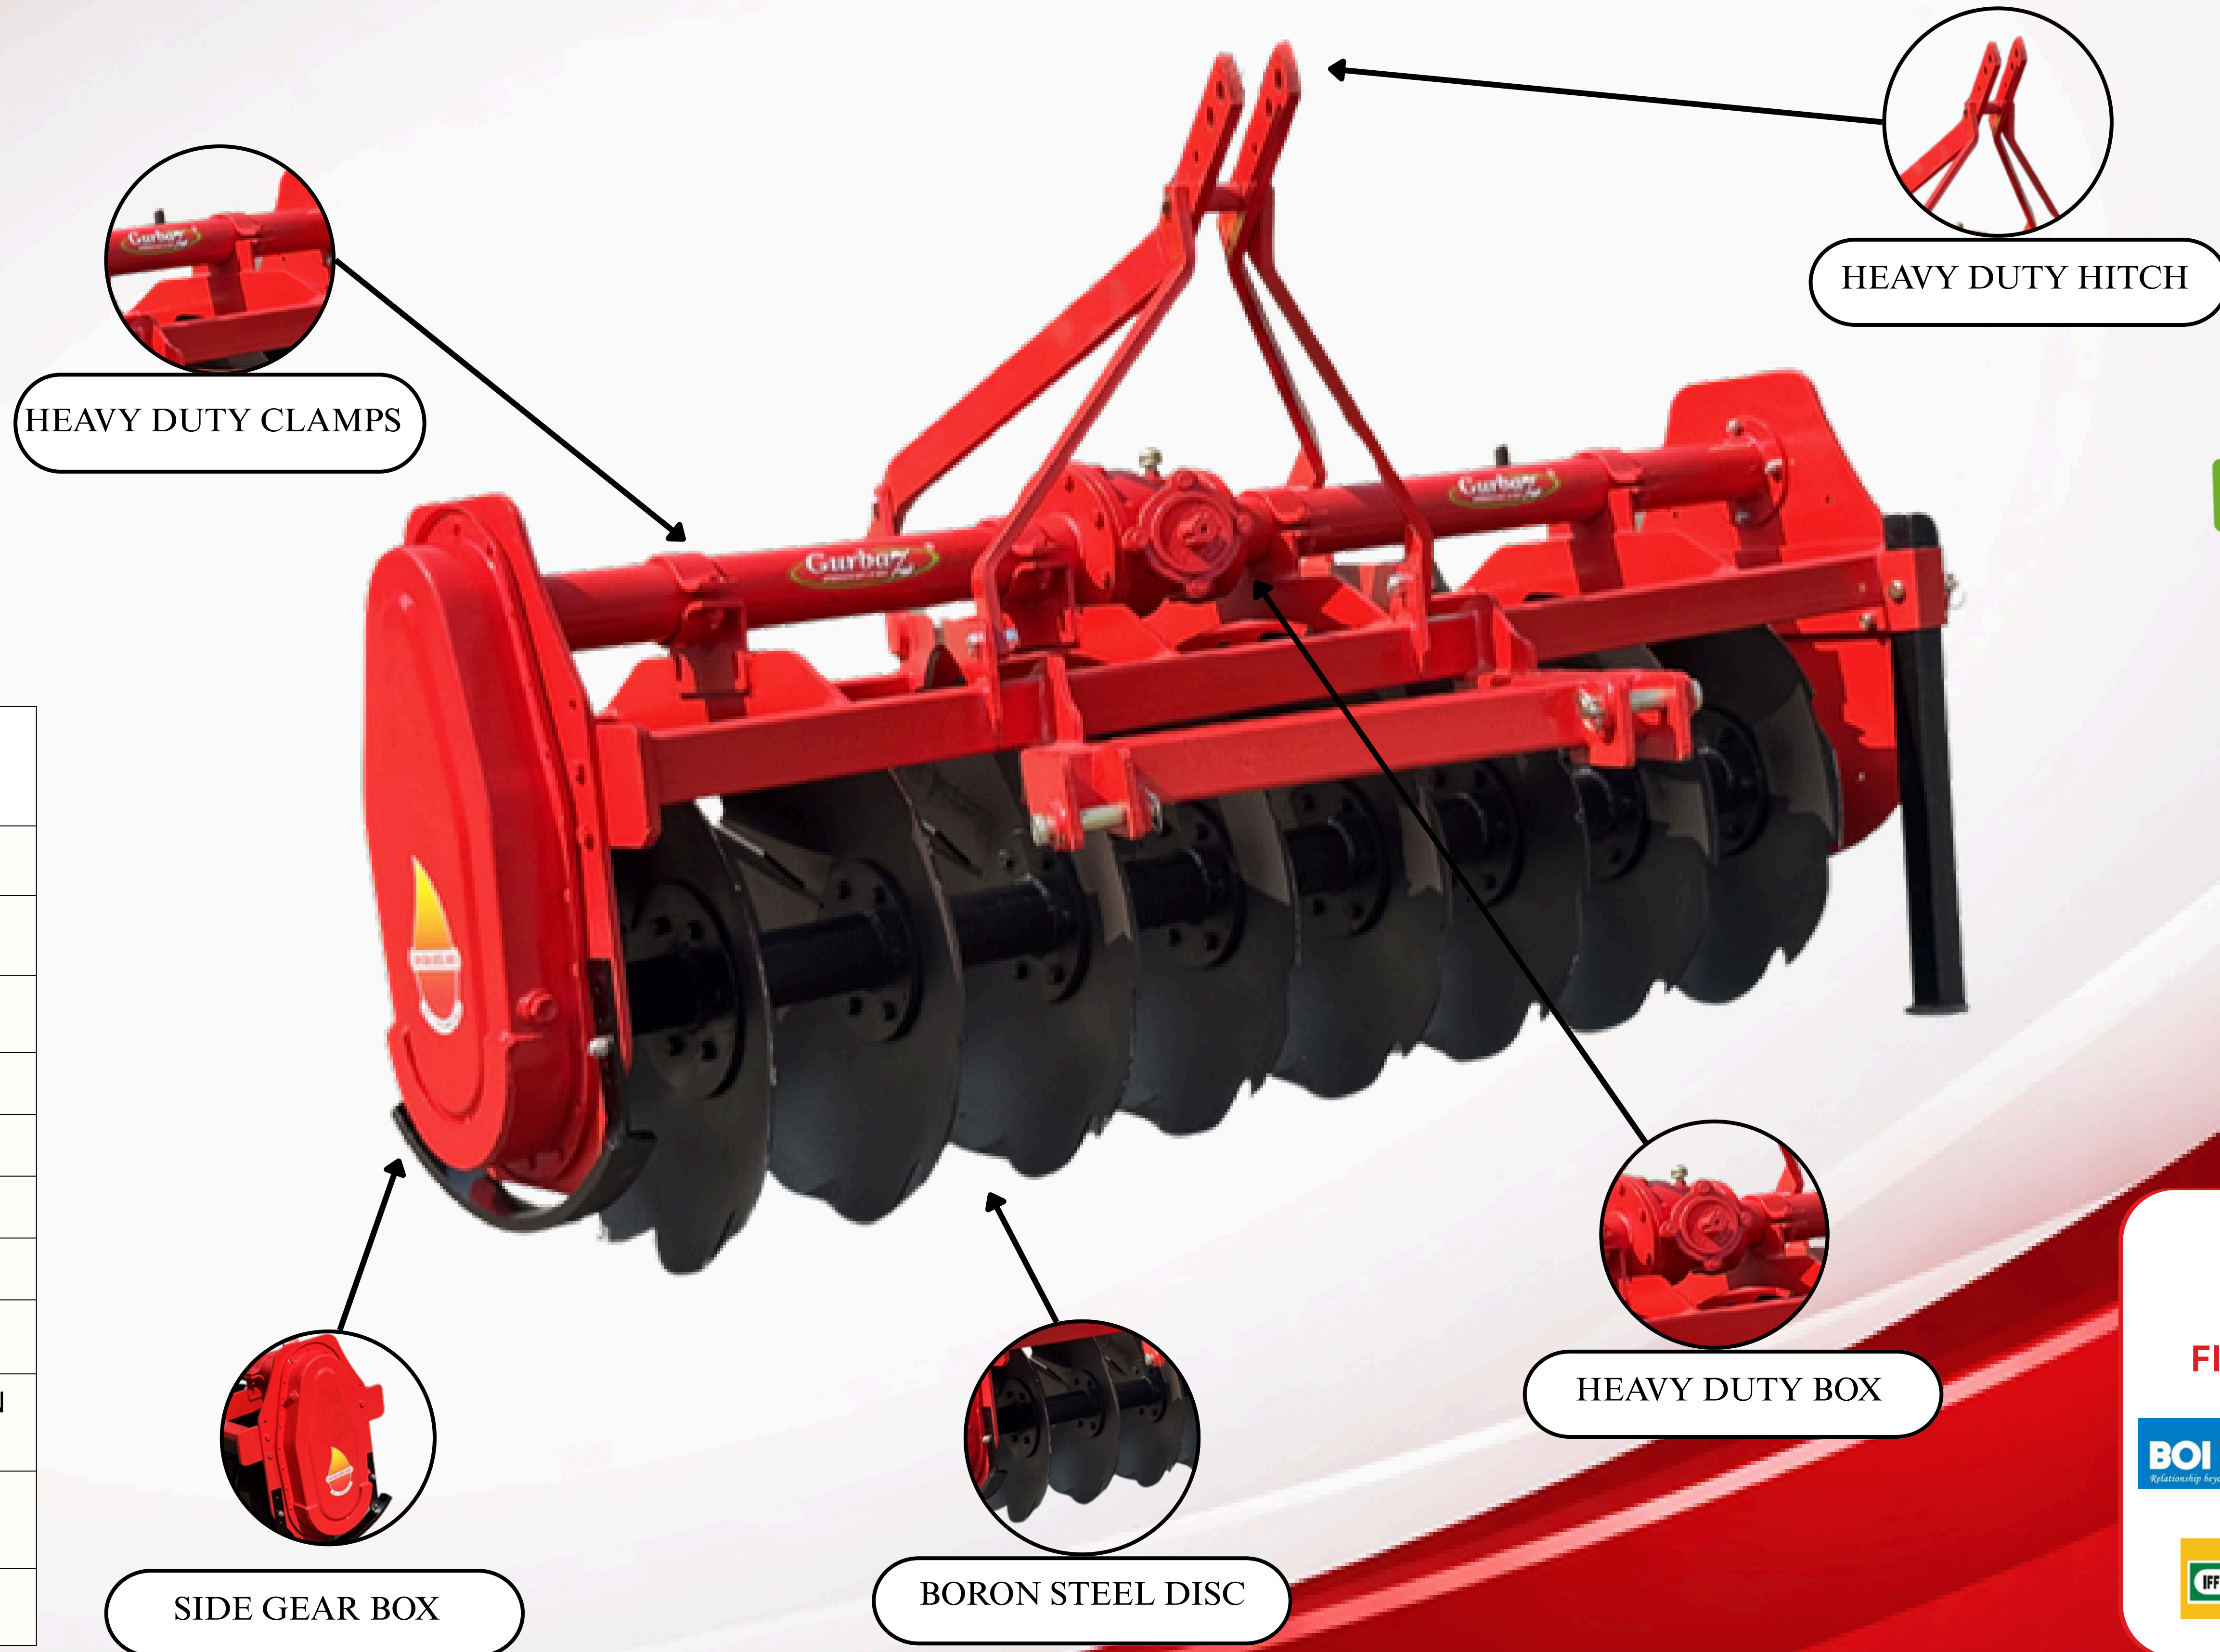

# ROTARY DISC HARROW

“Strong Disc Power for Deep Soil Cultivation”

Specification Chart	
OVERALL LENGTH	1800 MM
OVERALL WIDTH	2250 MM
OVERALL HEIGHT	1320 MM
CUTTER WIDTH	1650 MM
TRANSMISSION	GEARED
AXLE DIA	90 MM
NO. OF DISCS	8
Required(HP)	45-50
TYPE OF DISCS	NOTCHED/PLAIN DISCS
TYPE	TRACTOR OPERATED
DISC DIA	610 MM

• High Productivity • Adjustable Depth control • Power take-off (PTO) shaft

# ROTARY DISC HARROW

## SALIENT FEATURES

- Multi-Use : Soil preparation, Orchard farming ,Hard soil breaking.
- Notched/Plain Disc Made from High-Quality Boron Steel.
- The tractor takes minimum load while working even in toughest soil conditions.
- 8 Heavy Duty Discs – For deep and uniform tillage with adjustable depth control.
- High Durability & Low Maintenance.