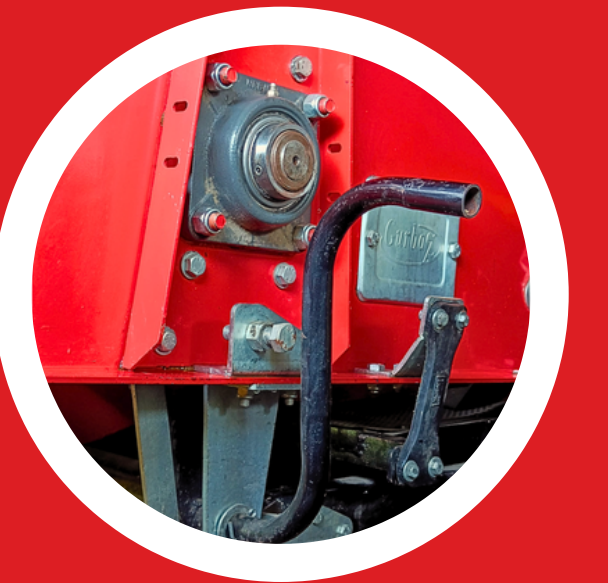

STRAW REAPER

Farming So Easy Never Before

**GURBAZ
STRAW
REAPER**

Making Agriculture More Profitable

FEATURES :-

- Capacity of cutting 1 Trolley in just 20 minutes
- Nuts made from high tensile steel
- Automatic collect the leftover grain in the tank
- You can make fine staw from the left over residue
- Automatically pull out the small stones and pebbles

TUBULAR GEAR

Thresher blades are fitted in a replaceable combination.

Blower lapet made of 5 mm thick high carbon steel

BEARING WITH PULLER PATTI

EASY SYSTEM TO PULL OUT GRAIN

FINEST CUTTING SYSTEM

Single-piece body construction; no welding or joints, crafted from bent sheets.

FOLDING PULLY

• India's 1st Co. To provide 7.5 Feet Cutter Bar in 56 Inch Machine

GURBAZ STRAW REAPER

“Farming So Easy Never Before”

HIGHLIGHTS :-

- Cutter wall operates efficiently with 25 mm ground clearance.
- Single-piece body construction, no welding or joints, crafted from bent sheets.
- Blower lapet made of 5 mm thick high carbon steel for durability.
- Blower fan blade crafted from high carbon sheet.
- Specially designed V-belt pulleys for easy replacement.
- Thresher blades are fitted in a replaceable combination.
- Final assembly completed after painting for a refined finish.
- Stone tray equipped with a sensor for enhanced safety.
- Easy grain tank emptying with a side lever.
- Mild steel spring auger kuppi for reliable performance.
- Capacity of cutting 1 Trolley in just 20 minutes
- Nuts made from high tensile steel
- Automatic collect the leftover grain in the tank
- Our reaper is made through high technology plasma cutting blades from single plant
- You can make fine straw from the left over residue
- Automatically pull out the small stones and pebbles
- Adjustable basket as per your convenience to make thin and thick straw