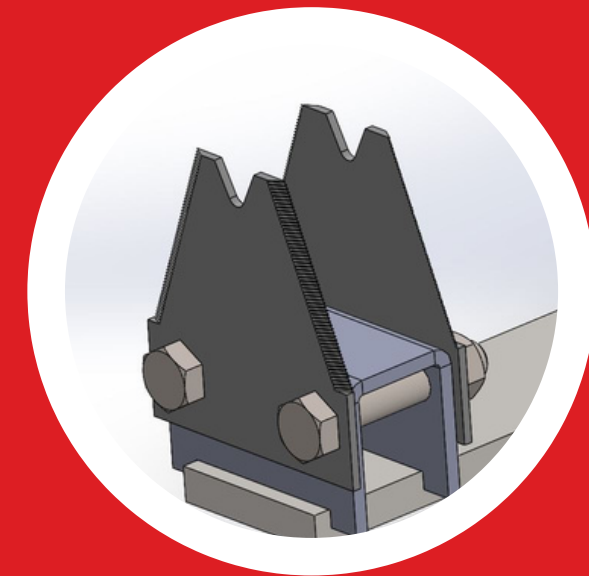

STRAW REAPER

Farming So Easy Never Before

**GURBAZ
STRAW
REAPER**

Making Agriculture More Profitable

FEATURES :-

- Capacity of cutting 1 Trolley in just 20 minutes
- Nuts made from high tensile steel
- Automatic collect the leftover grain in the tank
- You can make fine staw from the left over residue
- Automatically pull out the small stones and pebbles

TUBULAR GEAR

Thresher blades are fitted in a replaceable combination.

Blower lapet made of 5 mm thick high carbon steel

BEARING WITH PULLER PATTI

EASY SYSTEM TO PULL OUT GRAIN

FINEST CUTTING SYSTEM

Single-piece body construction; no welding or joints, crafted from bent sheets.

FOLDING PULLY

• India's 1st Co. To provide 7.5 Feet Cutter Bar in 56 Inch Machine

GURBAZ STRAW REAPER

“Farming So Easy Never Before”

HIGHLIGHTS :-

- Cutter wall operates efficiently with 25 mm ground clearance.
- Single-piece body construction, no welding or joints, crafted from bent sheets.
- Blower lapet made of 5 mm thick high carbon steel for durability.
- Blower fan blade crafted from high carbon sheet.
- Specially designed V-belt pulleys for easy replacement.
- Thresher blades are fitted in a replaceable combination.
- Final assembly completed after painting for a refined finish.
- Stone tray equipped with a sensor for enhanced safety.
- Easy grain tank emptying with a side lever.
- Mild steel spring auger kuppi for reliable performance.
- Capacity of cutting 1 Trolley in just 20 minutes
- Nuts made from high tensile steel
- Automatic collect the leftover grain in the tank
- Our reaper is made through high technology plasma cutting blades from single plant
- You can make fine straw from the left over residue
- Automatically pull out the small stones and pebbles
- Adjustable basket as per your convenience to make thin and thick straw