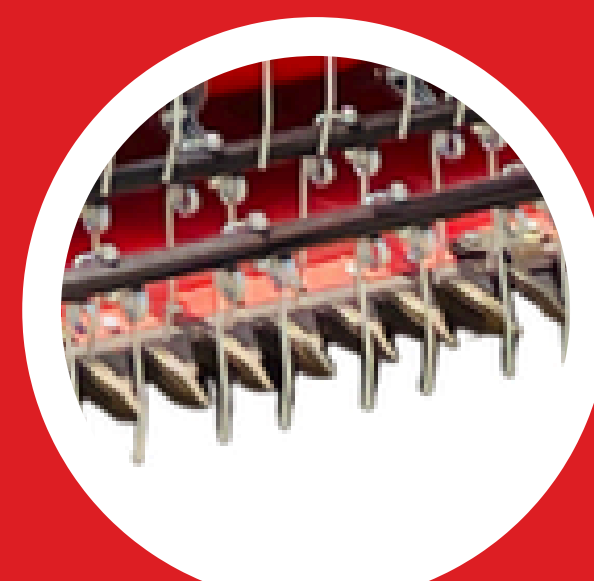

STRAW REAPER

Farming So Easy Never Before

**GURBAZ
STRAW
REAPER**

Making Agriculture More Profitable

FEATURES :-

- Capacity of cutting 1 Trolley in just 20 minutes
- Nuts made from high tensile steel
- Automatic collect the leftover grain in the tank
- You can make fine staw from the left over residue
- Automatically pull out the small stones and pebbles

TUBULAR GEAR

Thresher blades are fitted in a replaceable combination.

Blower lapet made of 5 mm thick high carbon steel

BEARING WITH PULLER PATTI

EASY SYSTEM TO PULL OUT GRAIN

FINEST CUTTING SYSTEM

Single-piece body construction; no welding or joints, crafted from bent sheets.

FOLDING PULLY

• India's 1st Co. To provide 7.5 Feet Cutter Bar in 56 Inch Machine

GURBAZ STRAW REAPER

“Farming So Easy Never Before”

HIGHLIGHTS :-

- Cutter wall operates efficiently with 25 mm ground clearance.
- Single-piece body construction, no welding or joints, crafted from bent sheets.
- Blower lapet made of 5 mm thick high carbon steel for durability.
- Blower fan blade crafted from high carbon sheet.
- Specially designed V-belt pulleys for easy replacement.
- Thresher blades are fitted in a replaceable combination.
- Final assembly completed after painting for a refined finish.
- Stone tray equipped with a sensor for enhanced safety.
- Easy grain tank emptying with a side lever.
- Mild steel spring auger kuppi for reliable performance.
- Capacity of cutting 1 Trolley in just 20 minutes
- Nuts made from high tensile steel
- Automatic collect the leftover grain in the tank
- Our reaper is made through high technology plasma cutting blades from single plant
- You can make fine straw from the left over residue
- Automatically pull out the small stones and pebbles
- Adjustable basket as per your convenience to make thin and thick straw