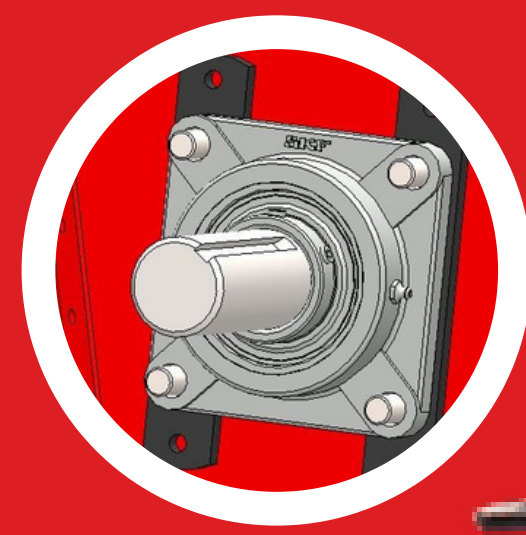

STRAW REAPER

Farming So Easy Never Before

**GURBAZ
STRAW
REAPER**

Making Agriculture More Profitable

FEATURES :-

- Capacity of cutting 1 Trolley in just 20 minutes
- Nuts made from high tensile steel
- Automatic collect the leftover grain in the tank
- You can make fine staw from the left over residue
- Automatically pull out the small stones and pebbles

TUBULAR GEAR

Thresher blades are fitted in a replaceable combination.

Blower lapet made of 5 mm thick high carbon steel

BEARING WITH PULLER PATTI

EASY SYSTEM TO PULL OUT GRAIN

FINEST CUTTING SYSTEM

Single-piece body construction; no welding or joints, crafted from bent sheets.

FOLDING PULLY

• India's 1st Co. To provide 7.5 Feet Cutter Bar in 56 Inch Machine

GURBAZ STRAW REAPER

“Farming So Easy Never Before”

HIGHLIGHTS :-

- Cutter wall operates efficiently with 25 mm ground clearance.
- Single-piece body construction, no welding or joints, crafted from bent sheets.
- Blower lapet made of 5 mm thick high carbon steel for durability.
- Blower fan blade crafted from high carbon sheet.
- Specially designed V-belt pulleys for easy replacement.
- Thresher blades are fitted in a replaceable combination.
- Final assembly completed after painting for a refined finish.
- Stone tray equipped with a sensor for enhanced safety.
- Easy grain tank emptying with a side lever.
- Mild steel spring auger kuppi for reliable performance.
- Capacity of cutting 1 Trolley in just 20 minutes
- Nuts made from high tensile steel
- Automatic collect the leftover grain in the tank
- Our reaper is made through high technology plasma cutting blades from single plant
- You can make fine straw from the left over residue
- Automatically pull out the small stones and pebbles
- Adjustable basket as per your convenience to make thin and thick straw